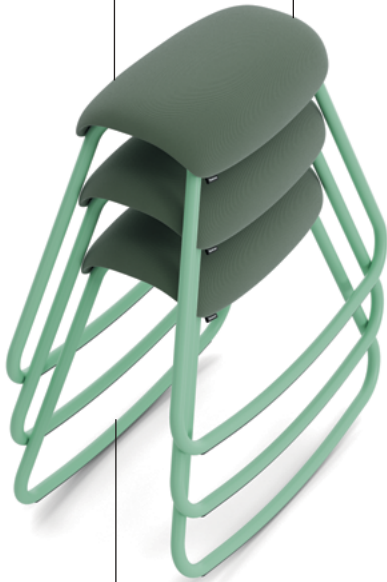

Features

Easy to carry and quick to place in any collaborative space, Steelcase Flex Rocker Stool sits right where active seating matters most— supporting teamwork on the go.

Lightweight Frame

At only 5kg, this active stool is easy to carry and reposition, enabling quick transitions in multi-modal spaces.

Detachable Upholstery

Seat upholstery can be replaced over time, providing a simple way to refresh its look as needs change.

Stackable Design

Stackable up to three units, this stool can be conveniently stored away when not in use.

Dimensions

Height	545mm	Weight	5.1kg
Width	650mm	Stackability	up to 3 units
Depth	360mm	Maximum load capacity	110kg

People + Planet

Steelcase Flex Rocker Stool uses minimal materials and has a lightweight design with lower embodied carbon. Its primarily steel structure is engineered for separability and is paired with replaceable components that help extend product life and support recycling.

Surface Materials

Available in seven curated color combinations, with a customizable option, Flex Rocker Stool blends choice & control with the opportunity to tailor the product to your needs.

Dark

Pearl Black +
Renewed Loop 60339

Light

Pearl Snow +
Renewed Loop 61280

Dawn

Brick Red +
Atlantic 67128

Morning

Spinach Green +
Atlantic 68277

Noon

Warm White +
Atlantic 66064

Sunset

Honey +
Atlantic 64092