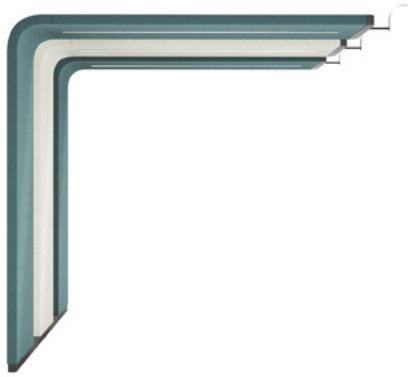

- ✦ Various connection solutions
- ✦ Lights & electricity package available
- ✦ TV mounting option
- ✦ Over 25 colour options

Silen Bridges Portal

Designed for customization

- ✧ Choose between three portal solutions
- ✧ Combine portals to customize
- ✧ Lights & electricity package available
- ✧ TV mounting option
- ✧ Over 25 colour options

Silen Bridges Arc

Designed for smaller groups

- ✦ Fixed table included
- ✦ Sitting or standing height
- ✦ Lights & electricity package available
- ✦ TV mounting option
- ✦ Over 25 colour options

Product options

silenbridges

Connect

240 x 240 cm / 95 x 95 in
3 arches with 30 cm / 12 in gap

280 x 240 cm / 110 x 95 in
3 arches with 30 cm / 12 in gap

Connection options:

- Fix to Space 4 or Max
- Fix to the wall
- Hang from the ceiling

Portal

240 x 240 cm / 95 x 95 in
3 arches with 30 cm / 12 in gap

240 x 330 cm / 95 x 130 in
4 arches with 30 cm / 12 in gap

240 x 330 cm / 95 x 130 in
5 arches with 7,5 cm / 3 in gap

Arc

240 x 120 cm / 95 x 47 in