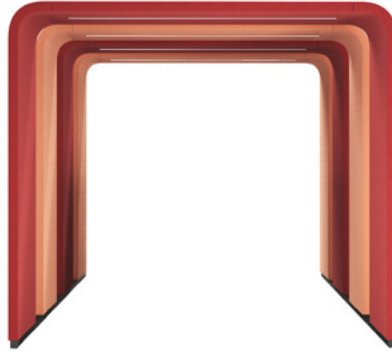

silenbridges

Connect

240 x 240 cm / 95 x 95 in
3 arches with 30 cm / 12 in gap

280 x 240 cm / 110 x 95 in
3 arches with 30 cm / 12 in gap

Connection options:

- Fix to Space 4 or Max
- Fix to the wall
- Hang from the ceiling

Portal

240 x 240 cm / 95 x 95 in
3 arches with 30 cm / 12 in gap

240 x 330 cm / 95 x 130 in
4 arches with 30 cm / 12 in gap

240 x 330 cm / 95 x 130 in
5 arches with 7,5 cm / 3 in gap

Arc

240 x 120 cm / 95 x 47 in