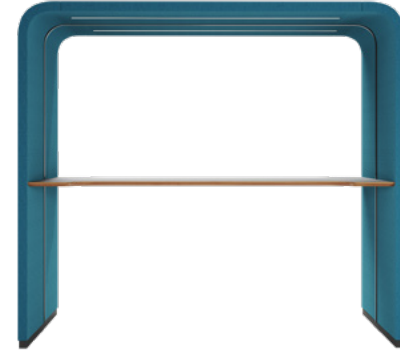

Silen Bridges Arc

Designed for smaller groups

- ✦ Fixed table included
- ✦ Sitting or standing height
- ✦ Lights & electricity package available
- ✦ TV mounting option
- ✦ Over 25 colour options

Product options

silenbridges

Connect

240 x 240 cm / 95 x 95 in
3 arches with 30 cm / 12 in gap

280 x 240 cm / 110 x 95 in
3 arches with 30 cm / 12 in gap

Connection options:

- Fix to Space 4 or Max
- Fix to the wall
- Hang from the ceiling

Portal

240 x 240 cm / 95 x 95 in
3 arches with 30 cm / 12 in gap

240 x 330 cm / 95 x 130 in
4 arches with 30 cm / 12 in gap

240 x 330 cm / 95 x 130 in
5 arches with 7,5 cm / 3 in gap

Arc

240 x 120 cm / 95 x 47 in

Meeting table height options:

- 74 cm / 29 in
- 107 cm / 42 in

silenspace

Read more

silenspace.com/product/bridges

contact us

silen@silenspace.com