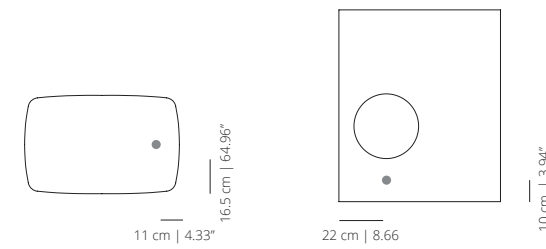

Upholstered modules that allow angular or straight compositions.

ACCESSORIES

SISMARO | SISMATX
stained free table | lacquered free table

SISBRA
free arm

SISAL
cushion 60x30

SISAL
cushion 50x50

SISUSB
USB port