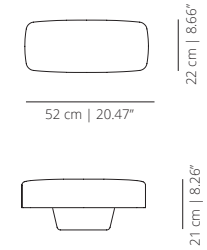

Upholstered modules that allow angular or straight compositions.

ACCESSORIES

SISMARO | SISMATX
stained free table | lacquered free table

SISBRA
free arm

SISAL
cushion 60x30

SISAL
cushion 50x50

SISUSB
USB port