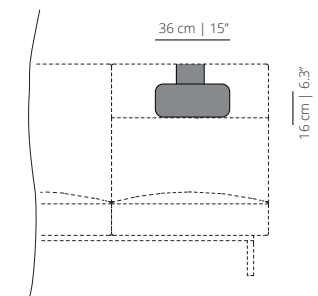

SISRE
headrest