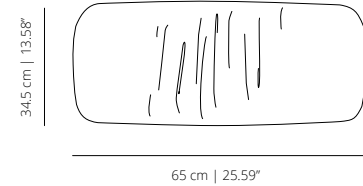

FUBOAL cushion

FINISHES

STRUCTURE

Powder coated

white
RAL 9003

black
RAL 9005

BACKREST AND SEAT

Upholstery

Check upholstery samples.

TECHNICAL INFO

Four legs base of calibrated steel tube powder coated in thermoreinforced polyester in white and black.

Internal frame for the seat and back of calibrated steel tube powder coated in thermoreinforced polyester covered with shape-holding expanded polyurethane foam.

Fabric or leather upholstery with the finishes of our collection

Plastic glides.