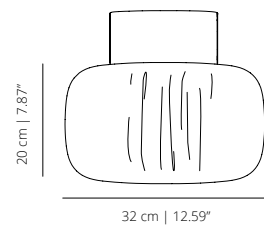

ACCESSORIES

FUBORE headrest