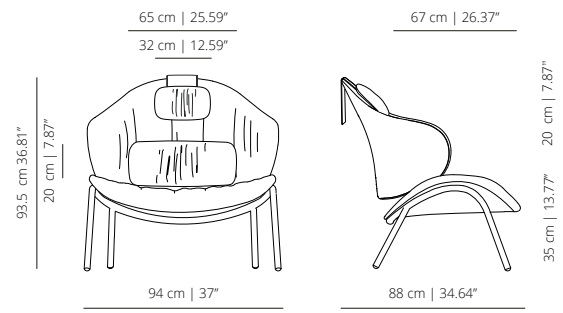

METAL BASE

FUBO loung chair

FUBOT ottoman