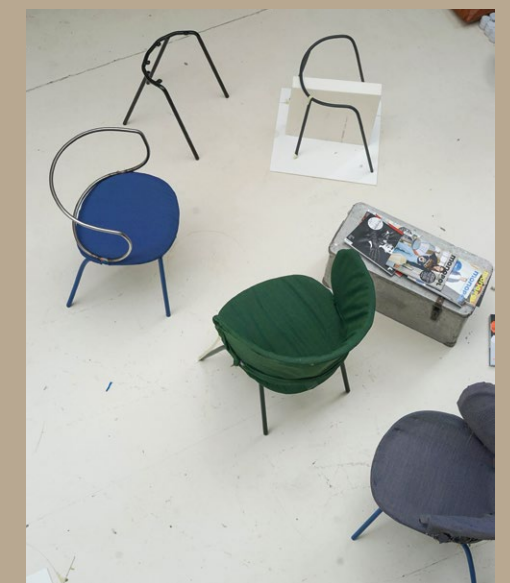

Funda, Work in Progress

The cover symbolizes the balance between precision and the human-centered approach of his designer Stefan Diez. His constant search for both industrial innovation and visual appeal has attained a delightful collection known for its curved and pleasing shape, and its distinctive wrinkled upholstery.

Thanks to an interior technical fabric, with Funda we simplify the usual components of a chair (structure, seat and fabrics) to structure and upholstery, without compromising on resistance and comfort.

On this page, Funda chair detail and sketches by the designer Stefan Diez

On this page, pictures of the Stefan Diez's work in process at his studio. Photography: Stefan Diez Studio