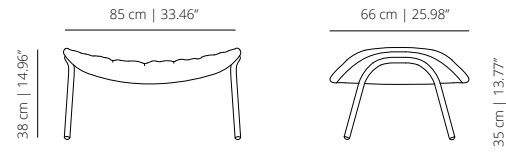

METAL BASE

FUBO loung chair

FUBOT ottoman

ACCESSORIES

FUBORE headrest

FUBOAL cushion

FINISHES

STRUCTURE

Powder coated

white
RAL 9003

black
RAL 9005

BACKREST AND SEAT

Upholstery

Check upholstery samples.

TECHNICAL INFO

Four legs base of calibrated steel tube powder coated in thermoreinforced polyester in white and black.

Internal frame for the seat and back of calibrated steel tube powder coated in thermoreinforced polyester covered with shape-holding expanded polyurethane foam.

Fabric or leather upholstery with the finishes of our collection

Plastic glides.