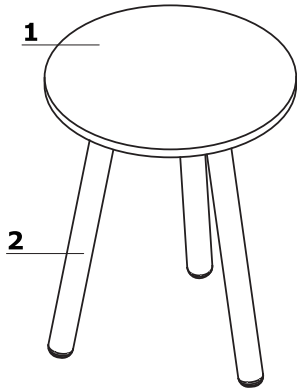

28 mm - 610 - 630 kg/m³

36 mm - 610 - 630 kg/m³

Assembly:

product delivered in separate elements

Packing:

cartboard, perforated plastic mesh wrap

Meeting tables - Ultra

- 1. Top - MFC 18 mm, ABS edges 2 mm
- 2. Leg - wood

Meeting tables - Ultra *

UTR45
450 / 450 / 570
6.5 kg

UTR65
650 / 650 / 460
8.85 kg

* dimensions expressed in millimeters: width x depth x height

Meeting tables Ultra	Date of preparation 22.09.2022	The data contained in this document is valid in the day of its preparation. Change of the product, as long as it does not affect the basic features of it, does not require consistent updates of the document.	page 4/5
			products