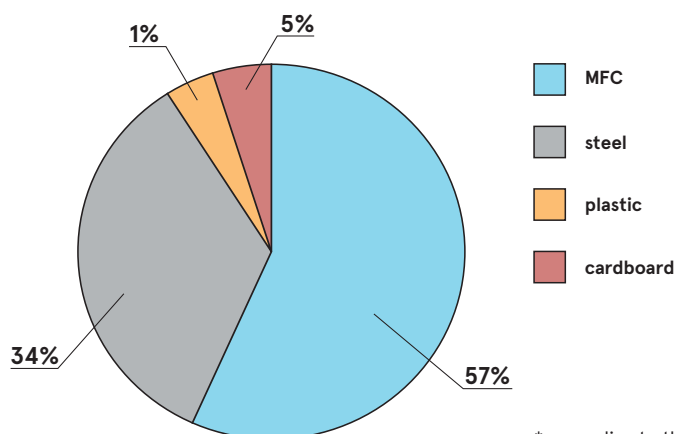

Compliant with standards:

PN-EN 15372:2010

Boards density:

- 12 mm - 690 - 750 kg/m³
- 18 mm - 650 - 690 kg/m³
- 28 mm - 610 - 630 kg/m³
- 36 mm - 610 - 630 kg/m³

Material composition *:

Recyclability **

Recyclable: 92 - Downcyclable: 8%