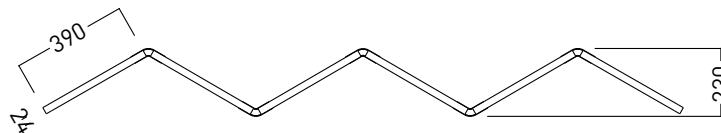

SIDE ELEVATION