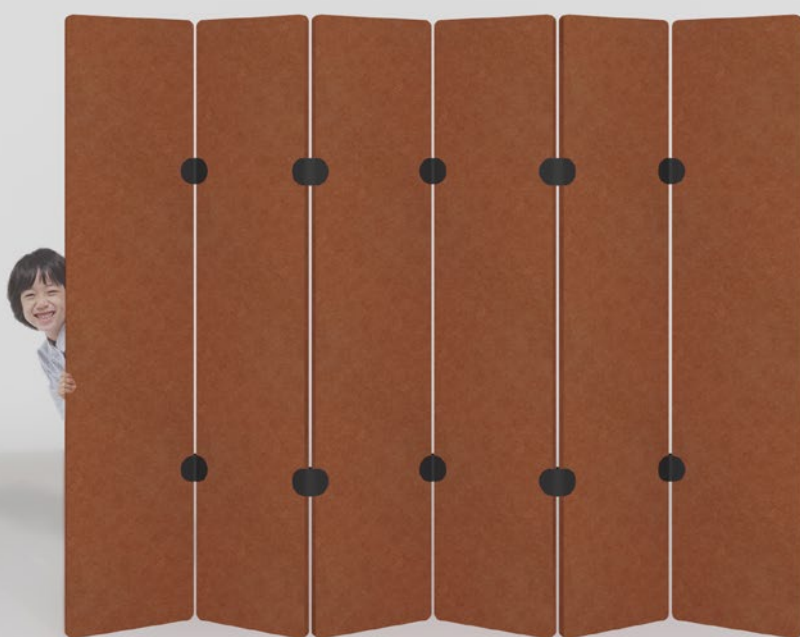

PALING

Floor Standing Division

PALING

Floor Standing Division

Minimalism and simplicity define PALING. It offers a flexibility of options that allows spaces to adapt according to use. PALING acoustic partitions follow our idea of combining functionality and dematerialization.

PLAN

SIDE ELEVATION

ARCHISONIC®

Colour Families

ARCHISONIC® is a high-performance sustainable acoustic absorber made from upcycled plastic bottles which is Cradle to Cradle certified and LEED accredited.

ARCHISONIC® is manufactured at the highest quality standards, yet slight color and surface deviations caused by the high degree of recycled fiber are an inevitable part of the product characteristics and do not claim warranty services.