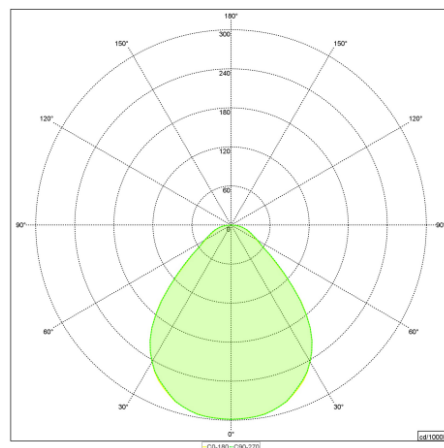

TECHNICAL DESCRIPTION

Amazing, how light can be focused and directed in a targeted manner using the reflectors, thus guaranteeing the best illumination of workplaces. The processing of the recessed light sources ensures that the light in the acoustic panel almost disappears. The rounded corners of the floating sail create a secure feeling of space.

The ARCHISONIC® material, which was carefully developed and curated in collaboration with the London trend researchers Color Hive, is available in two thicknesses, 24 and 12 millimeters. The PET fibers from recycled water bottles make the material a sustainable and powerful source to meet your acoustic challenges.