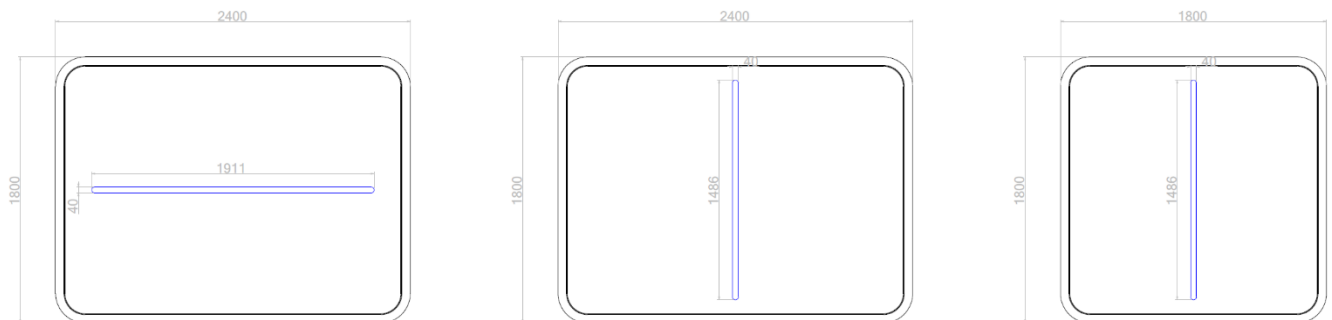

SUPPORTED BY

Climate KIC

Acoustic colours:

Panel sizes:

The acoustic panels are available in the following sizes:

	Product Type	Size	Art. Nr.
1	"Workplace LED Byssso (1454mm linear light)"	1800 x 1800 x 90mm	See next page
2	"Workplace LED Byssso (1454mm linear light)"	1800 x 2400 x 90mm	
3	"Workplace LED Byssso (1884mm linear light)"	1800 x 2400 x 90mm	