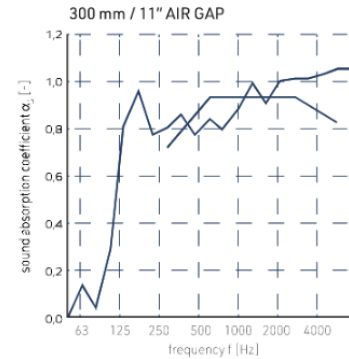

LIGHT

Light distribution: Direct

LAMP DESCRIPTION

Lamp Product: SMOOTHLINE
Lamp Type: LED
Total Power: 31 W ⁽¹⁾ / 41 W ⁽²⁾
Luminous Flux of Light Source: 4488lm ⁽¹⁾ / 5835 lm ⁽²⁾
Usable luminous flux: 3061lm ⁽¹⁾ / 3980 lm ⁽²⁾
Colour rendering index (CRI): 90
Colour temperature (CCT): 4000 K

⁽¹⁾...with SMOOTHLINE 1454mm

⁽²⁾...with SMOOTHLINE 1884mm

MATERIAL COMPOSITION

100% PET (min. 60% post-consumer)

FIRE TEST

DIN EN 13501-1 B-s1, d0
ASTM E-84 Class A

VOC-EMISSION

CDPH 01350 Pass
ISO 16000 (CDPH/EHLB/Standard Methode V1.2.)
EN 16516

COLOUR FASTNESS

ISO 105-B02, A1 Grade 6

MATERIAL REUTILISATION

ARCHISONIC® 24 mm 88 plastic bottles/m²
ARCHISONIC® 12 mm 53 plastic bottles/m²

SOUND ABSORPTION

DIN ISO 11654

24mm	aw 0.55 (no airgap) aw 0.65 (50 mm / 2" air gap) aw 0.90 (100 mm / 4" air gap) aw 0.95 (200 mm / 8" air gap)
12mm	aw 0.30 (no air gap)