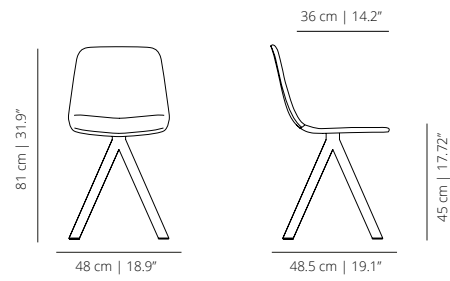

SWIVEL BASE

MAAL
smooth upholstery