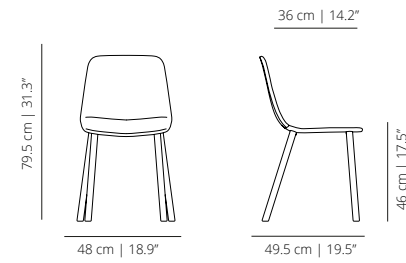

FOUR WOODEN LEGS BASE

MAAL4PM
smooth upholstery