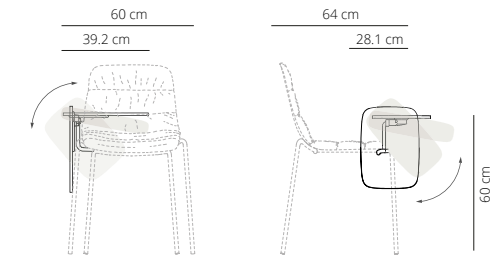

MAABRT
upholstered armrest

MAAL4P-PALA
side table

INDOOR FINISHES

SEAT OPTIONS

Plastic – Injected polypropylene seat in white, black, taupe, dusty green, yellow ochre or brick.

Plastic with cushion – Injected polypropylene seat in white, black, taupe, dusty green, yellow ochre or brick with upholstered seat cushion.