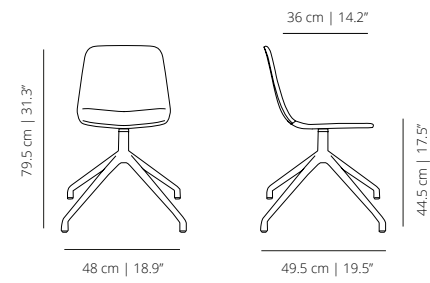

PYRAMID SWIVEL BASE

MAALPI
smooth upholstery