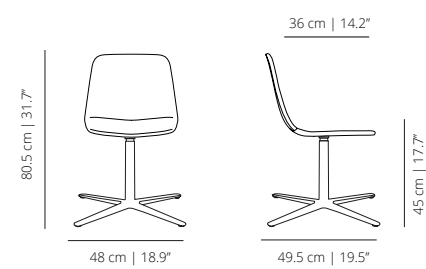

MAAL4PTP
soft upholstery

SLED BASE

MAALPT
smooth upholstery

MAAPT
soft upholstery

x4
Stackable up to
4 units.

x4
Stackable up to
4 units.

FLAT SWIVEL BASE

MAALPLA
smooth upholstery