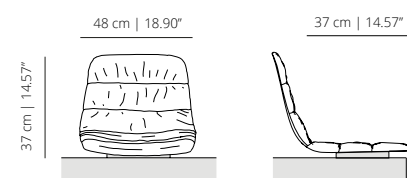

MAABUUAU
soft upholstery