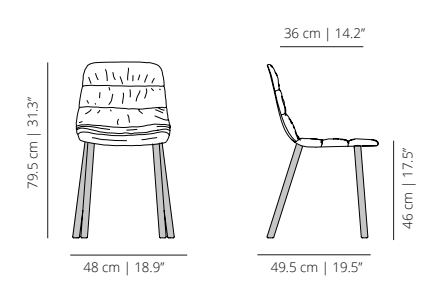

MAAL4PTP
soft upholstery

SLED BASE

MAALPT
smooth upholstery

MAAPT
soft upholstery

x4
Stackable up to
4 units.

x4
Stackable up to
4 units.

FLAT SWIVEL BASE

MAALPLA
smooth upholstery