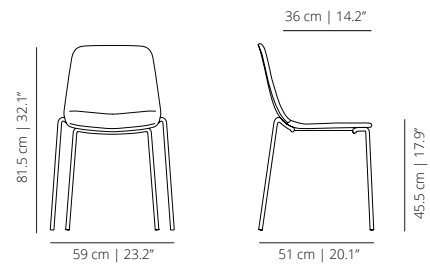

viccarbe

Maarten

Designed by Victor Carrasco

Technical info - EN

V01

FOUR LEGS BASE

MAAL4P
smooth upholstery

x4
Stackable up to
4 units.