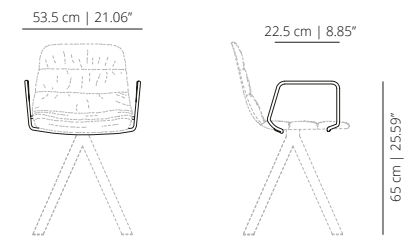

ACCESSORIES

MAB
arms