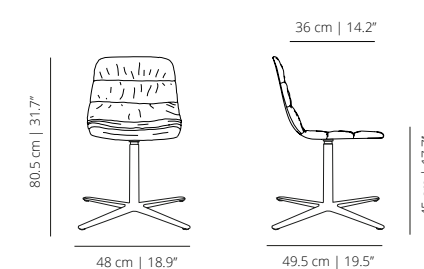

MAAPLA
soft upholstery