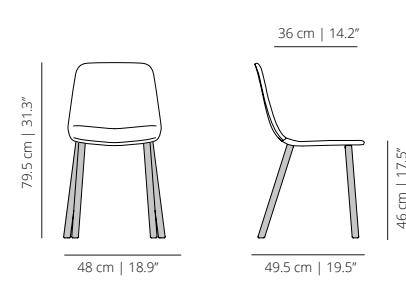

MAAL4PTP
soft upholstery

SLED BASE

MAALPT
smooth upholstery

MAAPT
soft upholstery

x4
Stackable up to
4 units.

x4
Stackable up to
4 units.

FLAT SWIVEL BASE

MAALPLA
smooth upholstery