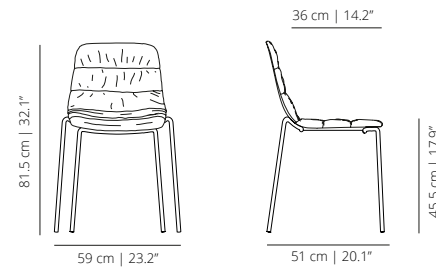

MAA4P
soft upholstery