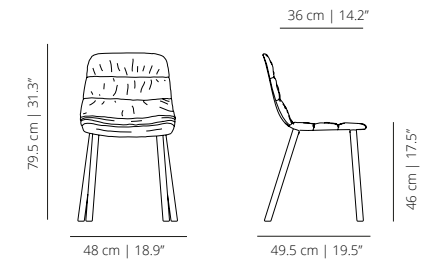

MAA4PM
soft upholstery