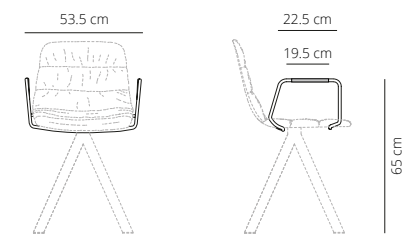

MAABRT
upholstered armrest

MAAL4P-PALA
side table

INDOOR FINISHES

SEAT OPTIONS

Plastic – Injected polypropylene seat in white, black, taupe, dusty green, yellow ochre or brick.

Plastic with cushion – Injected polypropylene seat in white, black, taupe, dusty green, yellow ochre or brick with upholstered seat cushion.