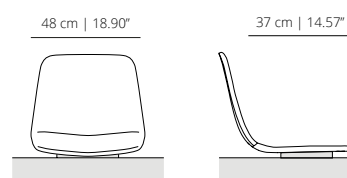

AUDITORIUM BASE

MAALBUAU
smooth upholstery