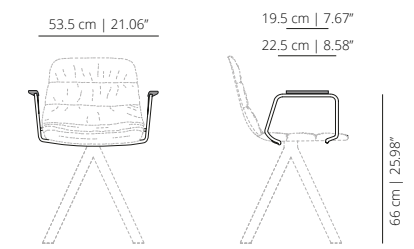

MAABRT
upholstered armrest

MAAL4P-PALA
side table

INDOOR FINISHES

SEAT OPTIONS

Plastic – Injected polypropylene seat in white, black, taupe, dusty green, yellow ochre or brick.

Plastic with cushion – Injected polypropylene seat in white, black, taupe, dusty green, yellow ochre or brick with upholstered seat cushion.