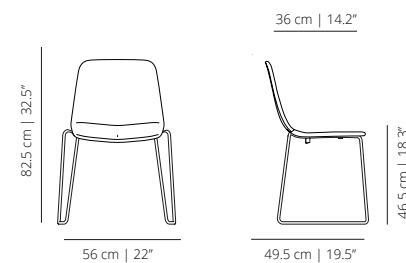

MAAL4PTP
soft upholstery

SLED BASE

MAALPT
smooth upholstery

MAAPT
soft upholstery

x4
Stackable up to
4 units.

x4
Stackable up to
4 units.

FLAT SWIVEL BASE

MAALPLA
smooth upholstery