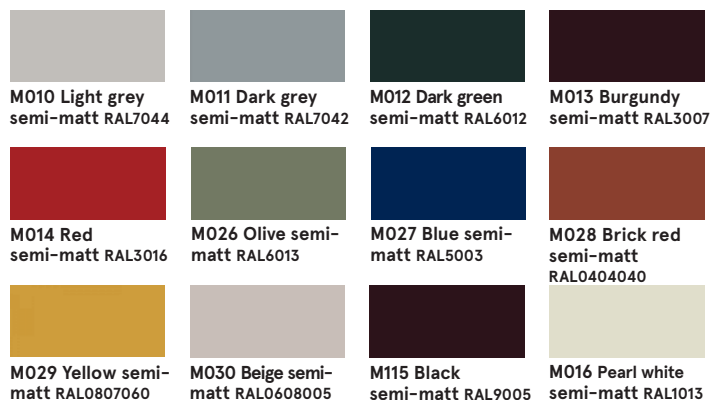

# Tables Pental finishes

.mdd

Top

Base - metal

Castors