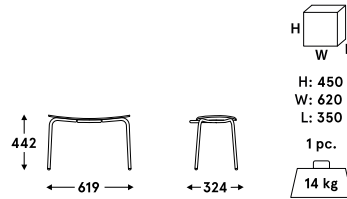

Product sheet

New School Lounge

footrest

Selected configuration

N3NL01

Seat type: Plywood

Colour: M033 - Plywood beige

RAL 0608005

Base colour: Burgundy semi-matt

RAL 3007

Edge: Plywood - beige

Footers: Black

Guarantee

.mdd products - 5 years.

Electrical components and fabric - 2 years.

Certificates

Sustainability

- Sustainable production – we not indifferent to the environmental impact of our furniture, therefore we provide the essential information on the life cycle of New School chairs and stools through the Environmental Product Declaration (EPD): Environmental Product Declaration Type III ITB No. 353/2022 SEATINGS.
- Steel profiles are powder-coated to reduce the emission of Volatile Organic Compounds.
- Plywood used in the production of New School chairs are acquired from FSC/PEFC-certified producers.