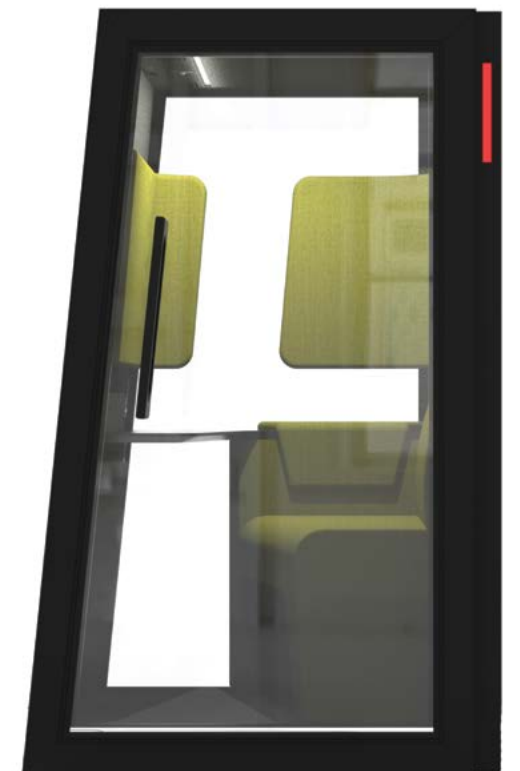

NEW Steelcase Flex Toolbox

NEW Steelcase Flex Active Frames

With a broad range of customisable configurations, Active Frames provide shelter, privacy and space for teams to collaborate and do their best work.

NEW Steelcase Roam Collection with Microsoft Surface Hub 2S 85"

Please Task Chair with Signature Stitching

NEW Orangebox On the QT

Migration SE is a height-adjustable solution that provides workers the ability to choose between seated or standing postures throughout the day.