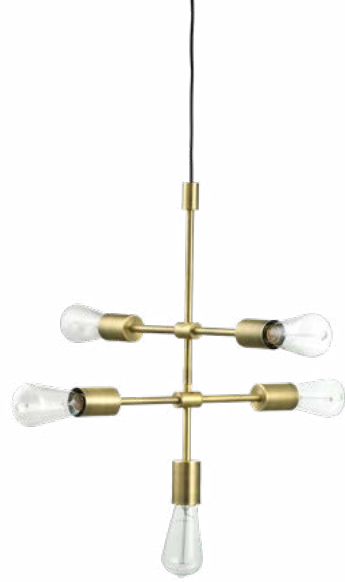

Bolia Piper Pendant