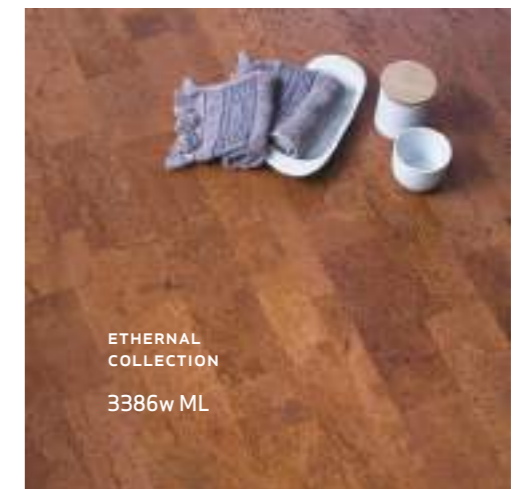

*Comfortable
living is not
a luxury.*

Enzo COLLECTION

DIMENSIONS
F 1200 x 210 x 10,5mm
GD 1200 x 210 x 6mm

CLASS
33

EMBOSS
Regular Wood
Semi Matte

BEVEL
Bevel Optional

FLOATING

GLUE DOWN