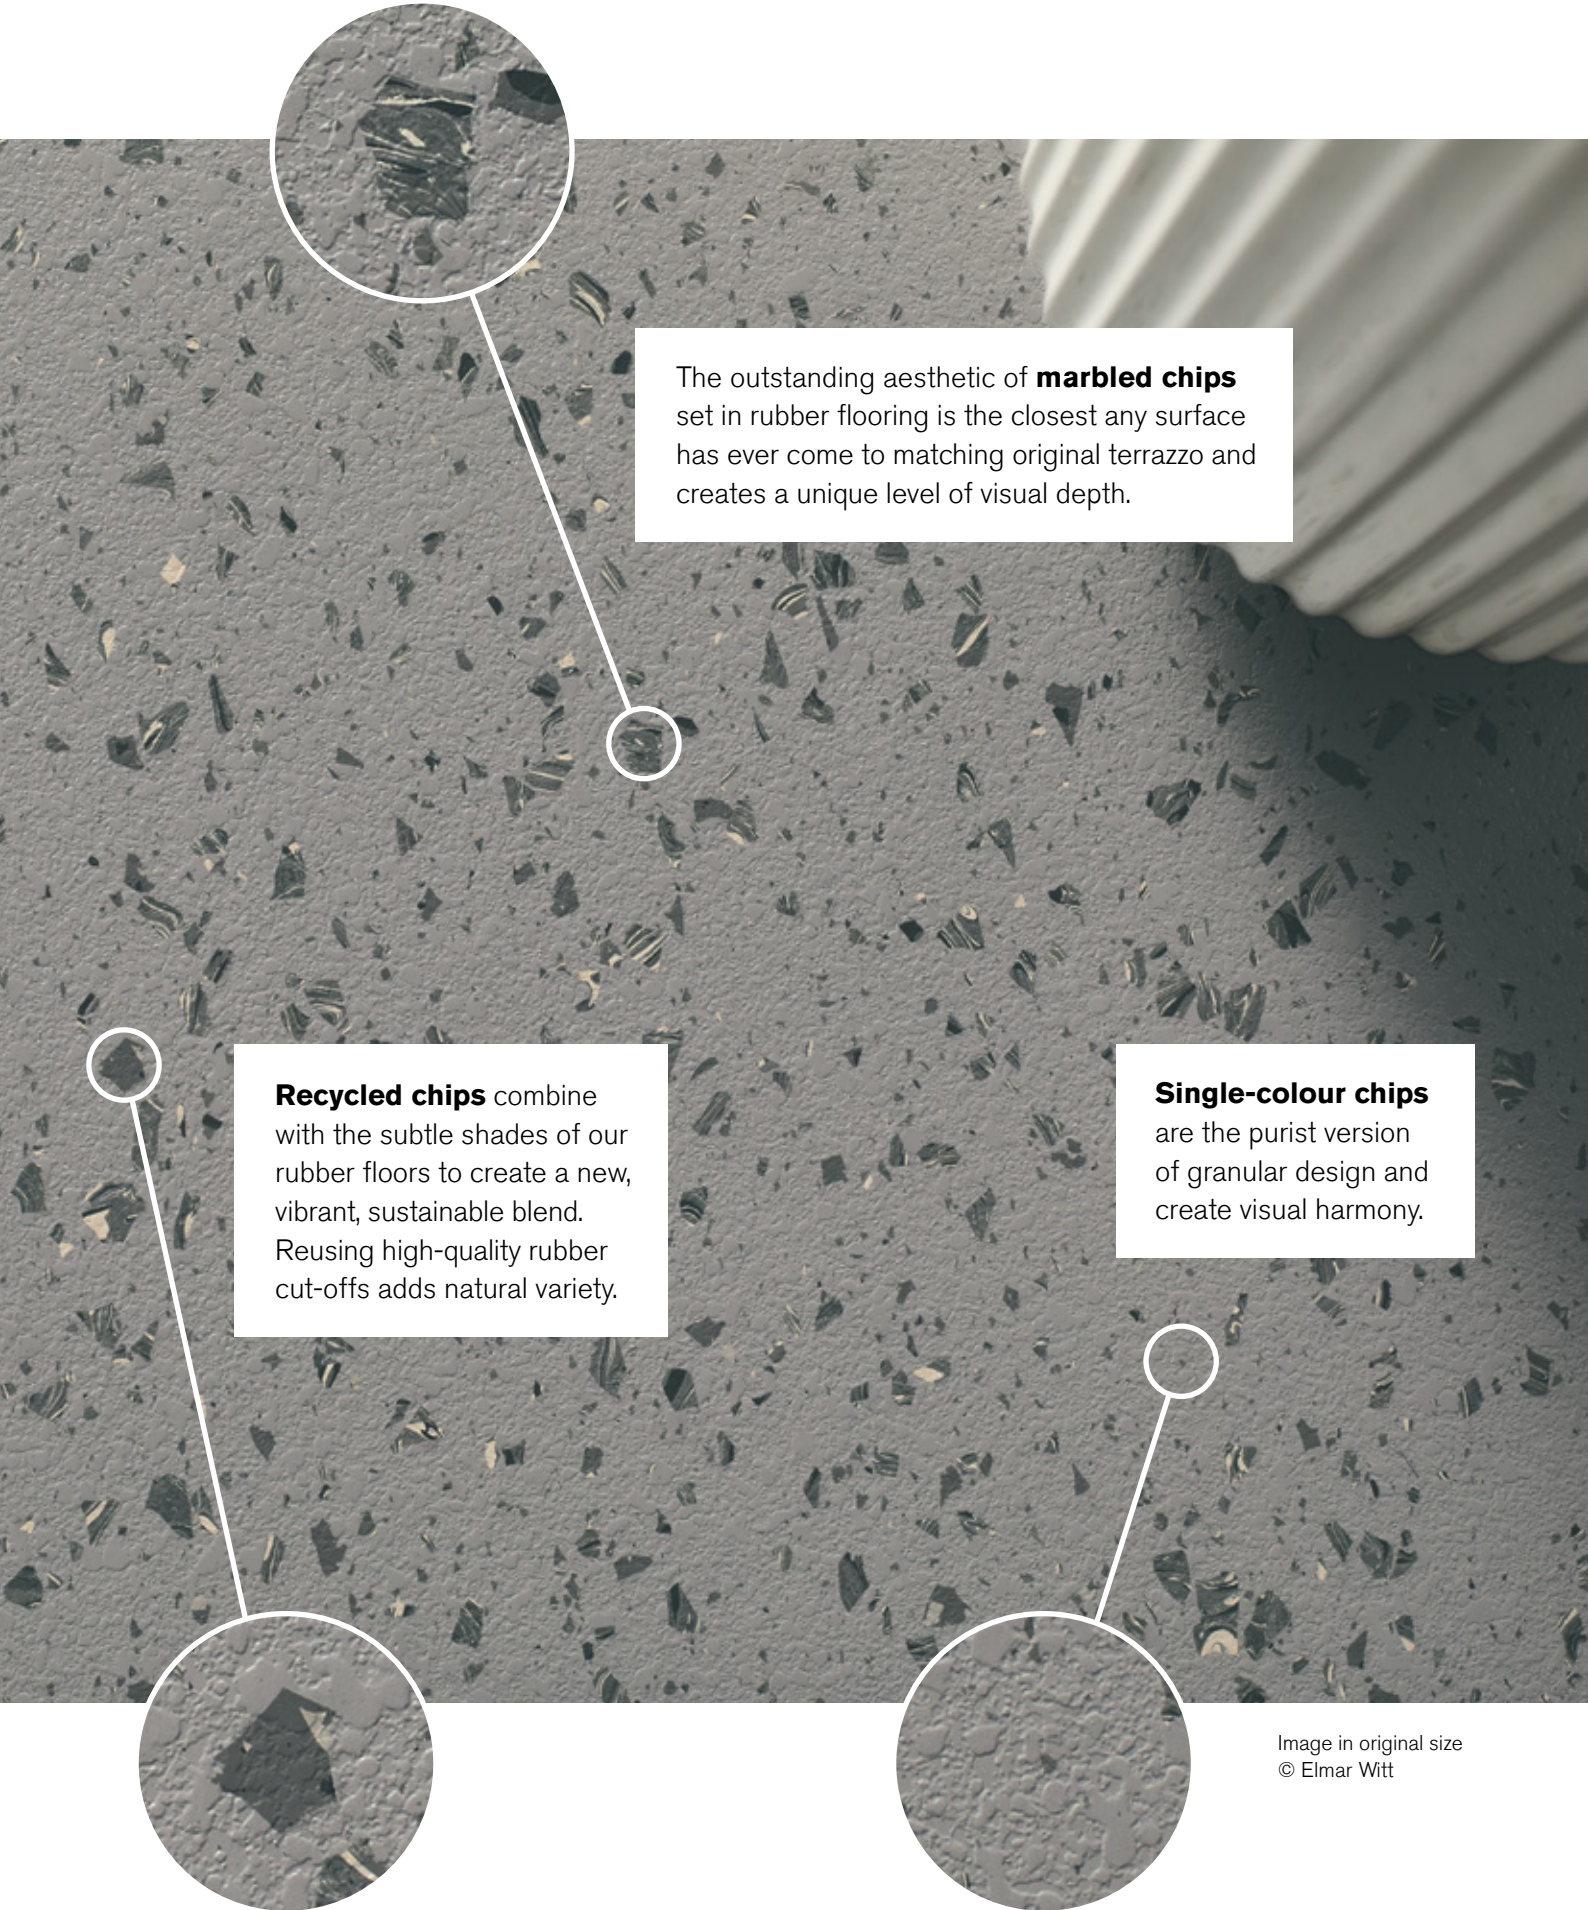

Unique design in every detail

norament 926 pado is characterized by its distinctive design, which features granulate embedded in rubber flooring. With three different approaches, this flooring offers you new perspectives:

- Marbled chips
- Recycled chips
- Single-colour chips

This flooring offers norament's world-renowned resilience and durability, making it perfect for entrance halls, exhibitions and other public spaces.

The outstanding aesthetic of **marbled chips** set in rubber flooring is the closest any surface has ever come to matching original terrazzo and creates a unique level of visual depth.

Recycled chips combine with the subtle shades of our rubber floors to create a new, vibrant, sustainable blend. Reusing high-quality rubber cut-offs adds natural variety.

Single-colour chips are the purist version of granular design and create visual harmony.

A rich blend of coloured chip structures

norament 926 pado tiles are available with a slightly structured two-tone surface in various designs. Choose from neutral and elegant or colourful and contrasting to create a unique floor aesthetic.