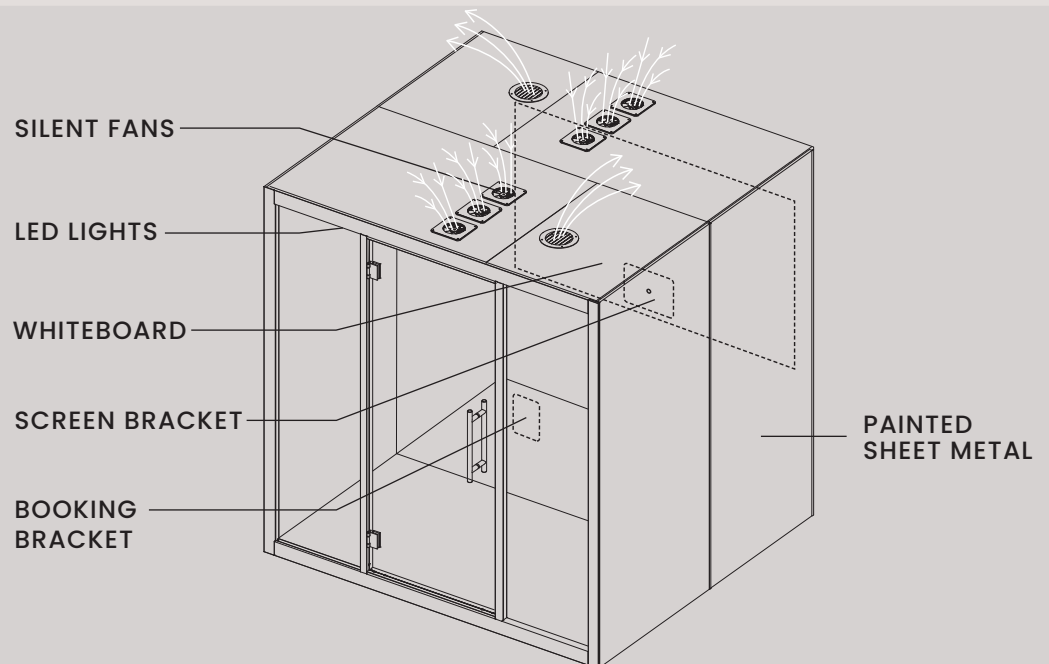

You can change the door handedness at any time.

Bright oasis

White is an elegant and unobtrusive choice for light-toned rooms.

Accessories? Check.

Whiteboard and screen brackets with cable management are available for Chatbox.

Your new normality

Quattro

A space to focus on your own or make uninterrupted phone calls.

A silent space for creativity to flourish

Affordable, yet sleek

Direct from our factory to you, Chatbox is shipped flat-packed, making it more affordable than other phone booths.

2 people + 2 hour

No installer needed to set up Chatbox. Just call your friend for a little help. Done!

Durable means sustainable

Well thought-out form, construction, and choice of material allows for extended durability. In addition, easy assembly and disassembly allow you to take it to your next office space.

Quattro Tech specs

GENERAL PRODUCT INFO

Exterior size (W×H×D)	213 × 222 × 194 cm 83.9 × 87.4 × 76.2 in
Interior size (W×H×D)	200 × 204 × 186 cm 78.7 × 80.3 × 73.3 in
Weight (net)	980 kg / 2160 lb
Sound reduction	34 db (on-site measurements in accordance with ISO 16283-1)
Door handedness	left- and right-handed door in one
Exterior colors	black or white
Interior color	dark grey
Air ventilation	low consumption air circulation system (max 10.2 W)
Air flow	air circulation speed is more than 85 l/s (306 m ³ /h) (180 ft ³ /min)
Lighting	energy-efficient LED light (56 W, 4000 K, 4480 lm)
Power outlets	1 x 110-240 V + 2 x USB 5V
Power cord	3 m / 9 ft 10 in
Exterior material	painted sheet metal
Glass	sound control laminated safety glass
Floor	antistatic and stain resistant low loop pile carpet for public spaces, EN 1307
Acoustic surfaces	acoustic EchoFree panel
Adjustable glides	for easy leveling from inside the booth