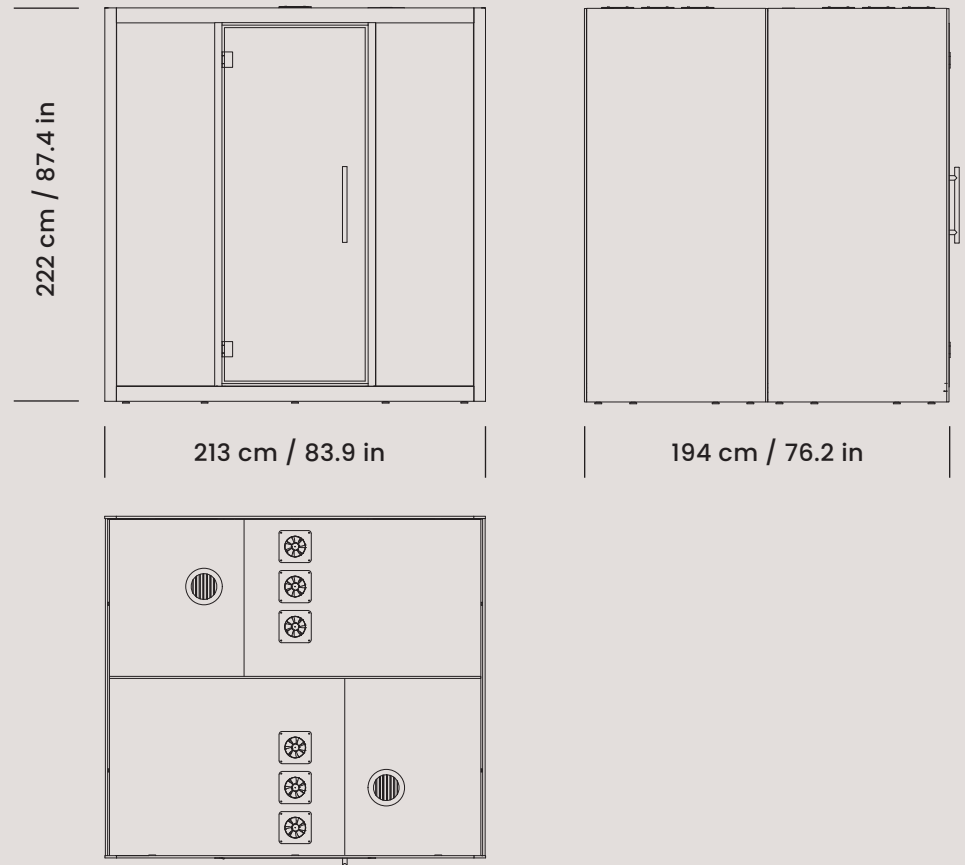

Your new normality

Quattro

A space to focus on your own or make uninterrupted phone calls.