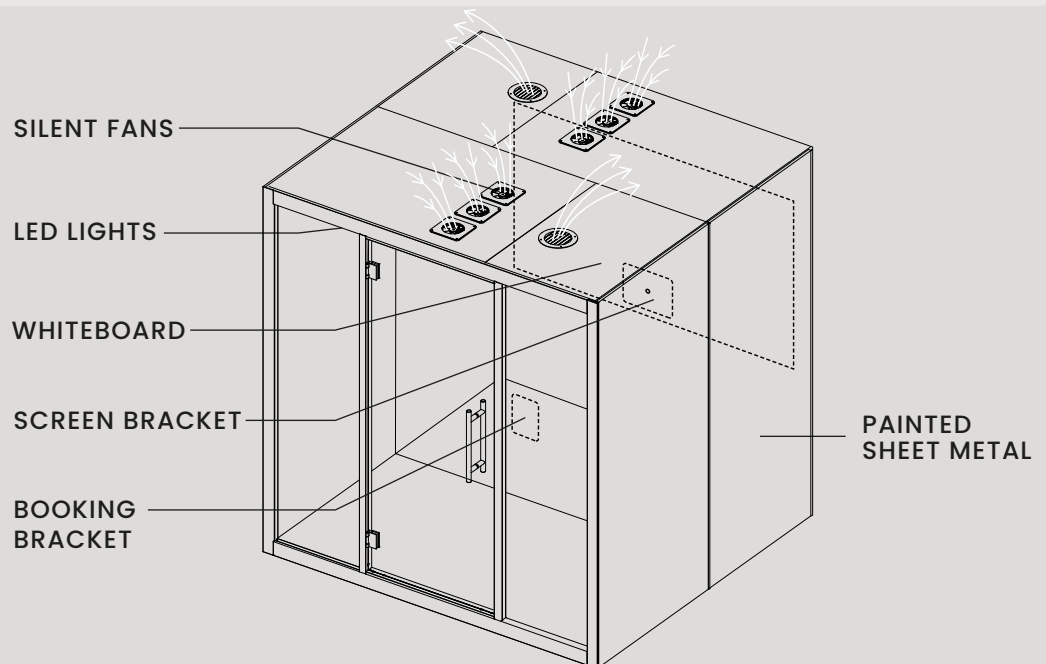

You can change the door handedness at any time.

Bright oasis

White is an elegant and unobtrusive choice for light-toned rooms.

Accessories? Check.

Whiteboard and screen brackets with cable management are available for Chatbox.

Your new normality

Quattro

A space to focus on your own or make uninterrupted phone calls.

A silent space for creativity to flourish

Affordable, yet sleek

Direct from our factory to you, Chatbox is shipped flat-packed, making it more affordable than other phone booths.

2 people + 2 hour

No installer needed to set up Chatbox. Just call your friend for a little help. Done!

Durable means sustainable

Well thought-out form, construction, and choice of material allows for extended durability. In addition, easy assembly and disassembly allow you to take it to your next office space.

Quattro Tech specs

GENERAL PRODUCT INFO

Exterior size (W×H×D)	213 × 222 × 194 cm 83.9 × 87.4 × 76.2 in	
Interior size (W×H×D)	200 × 204 × 186 cm 78.7 × 80.3 × 73.3 in	
Weight (net)	980 kg / 2160 lb	
Sound reduction	34 db (on-site measurements in accordance with ISO 16283-1)	
Door handedness	left- and right-handed door in one	
Exterior colors	Standard colors: ● Black (RAL9011) ● White (RAL9003)	Colour collection for additional price: ● Misty Creek (RAL6033) ● Evergreen (RAL6020) ● Estonian Mustard (RAL 1024) ● Charming Smoke (RAL 7039) ● Sangria (RAL 4002) ● Ocean Tide (RAL 5003)
Interior color	dark grey	
Air ventilation	low consumption air circulation system (max 10.2 W)	
Air flow	air circulation speed is more than 85 l/s (306 m ³ /h) (180 ft ³ /min)	
Lighting	energy-efficient LED light (56 W, 4000 K, 4480 lm)	
Power outlets	1 x 110-240 V + 2 x USB 5V	
Power cord	3 m / 9 ft 10 in	
Exterior material	painted sheet metal	
Glass	sound control laminated safety glass	
Floor	antistatic and stain resistant low loop pile carpet for public spaces, EN 1307	
Acoustic surfaces	acoustic EchoFree panel	
Adjustable glides	for easy leveling from inside the booth	