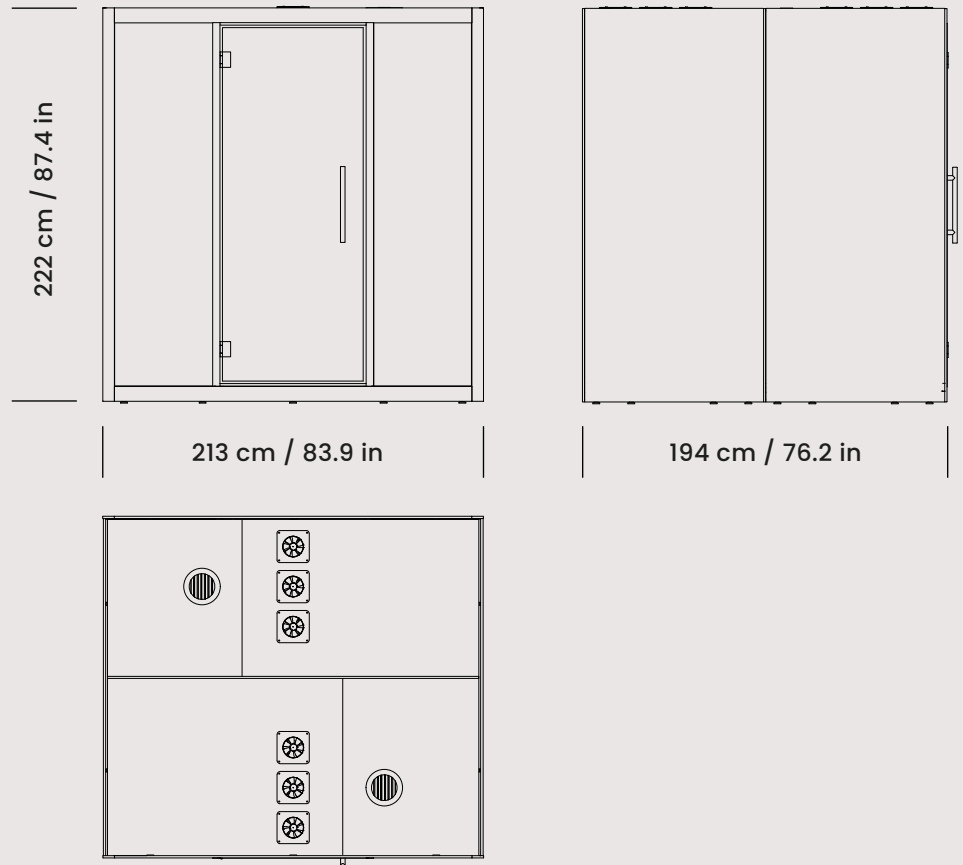

Your new normality

Quattro

A space to focus on your own or make uninterrupted phone calls.