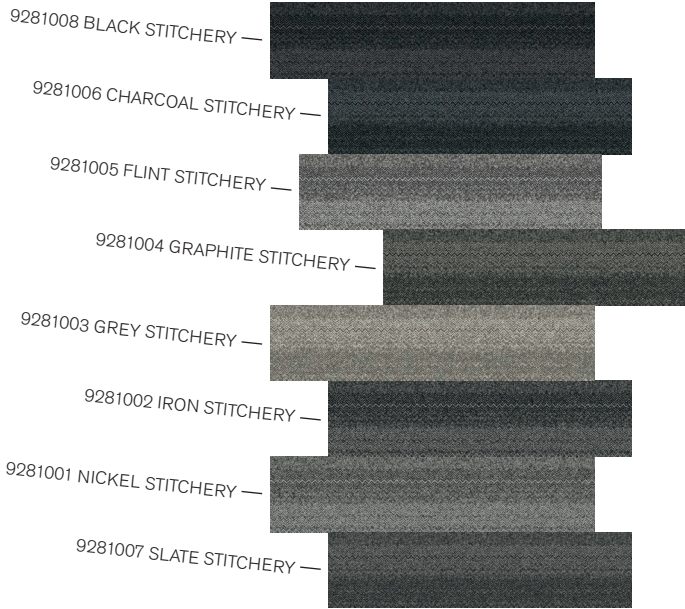

9277001 STEEL HD —

Plain Stitch/Stitchery/Stitch Count

4

32

+Positive spaces

**Better products.
Happier people.
Healthier planet.**

PRODUCT STITCHERY COLOUR NICKEL STITCHERY
PRODUCT STITCH COUNT COLOUR SLATE COUNT INSTALLED ASHLAR

PRODUCT STITCH COUNT COLOURS GRAPHITE COUNT, GREY COUNT INSTALLED ASHLAR

36

CARPET PRODUCT PLAIN STITCH **COLOUR** NICKEL PLAIN
CARPET PRODUCT STITCHERY **COLOUR** GREY STITCHERY **INSTALLED** HERRINGBONE
LVT PRODUCT DRAWN LINES **COLOUR** TOPAZ **INSTALLED** ASHLAR

A00903 BRONZE —

A00902 TOPAZ —

A00910 OPAL —

A00905 AMBER —

A00906 AQUAMARINE —

A00904 SMOKEY QUARTZ —

A00911 AMETHYST —

PRODUCT DRAWN LINES COLOUR A00907 ONYX INSTALLED ASHLAR
PRODUCT VISUAL CODE | HARD DRIVE™ COLOUR 9277003 LEAD HD INSTALLED ASHLAR

PRODUCT DRAWN LINES COLOUR A00908 SILVER INSTALLED ASHLAR
PRODUCT VISUAL CODE - STITCH COUNT COLOUR 9279006 CHARCOAL COUNT
INSTALLED ASHLAR

Europe, Middle East & Africa

AE	+971 (0)4 8189077
AT	+43 1 8102839
BA	+387 33 522 534
BE	+32 2 475 27 27
BG	+359 2 808 303
BY	+375 17 226 75 14
CH	+41 44 913 68 00
CZ	+42 0 233 087 111
DE	+49 2151 3718 0
DK	+45 33 79 70 55
ES	+34 932 418 750
EG	+(202) 3760 7818
FR	+33 1 58 10 20 20
GR	+30 211 2120820
HR	+385 14 62 30 63
HU	+36 1 349 6545
IE	+353 1 679 8466
IL	+972 546602102
IT	+39 02 890 93678
KZ	+7 495 234 57 27
NL	+31 33 277 5555
ME	+381 11 414 92 00
MK	+389 2 323 01 89
NO	+47 23 12 01 70
PL	+48 500 151 101
PT	+351 217 122 740
RO	+40 21 317 12 40/42/43/44
RS	+381 11 414 92 00
RU	+7 495 234 57 27
SA	+966 500615423
SE	08-241 230
SK	+421 911 104 073
SI	+386 1 520 0500 +386 8 20 54 007
TR	+90 212 365 5506
UA	+38(044)238 27 67
UK	+44 (0)1274 698503
ZA	+27 11 6083324