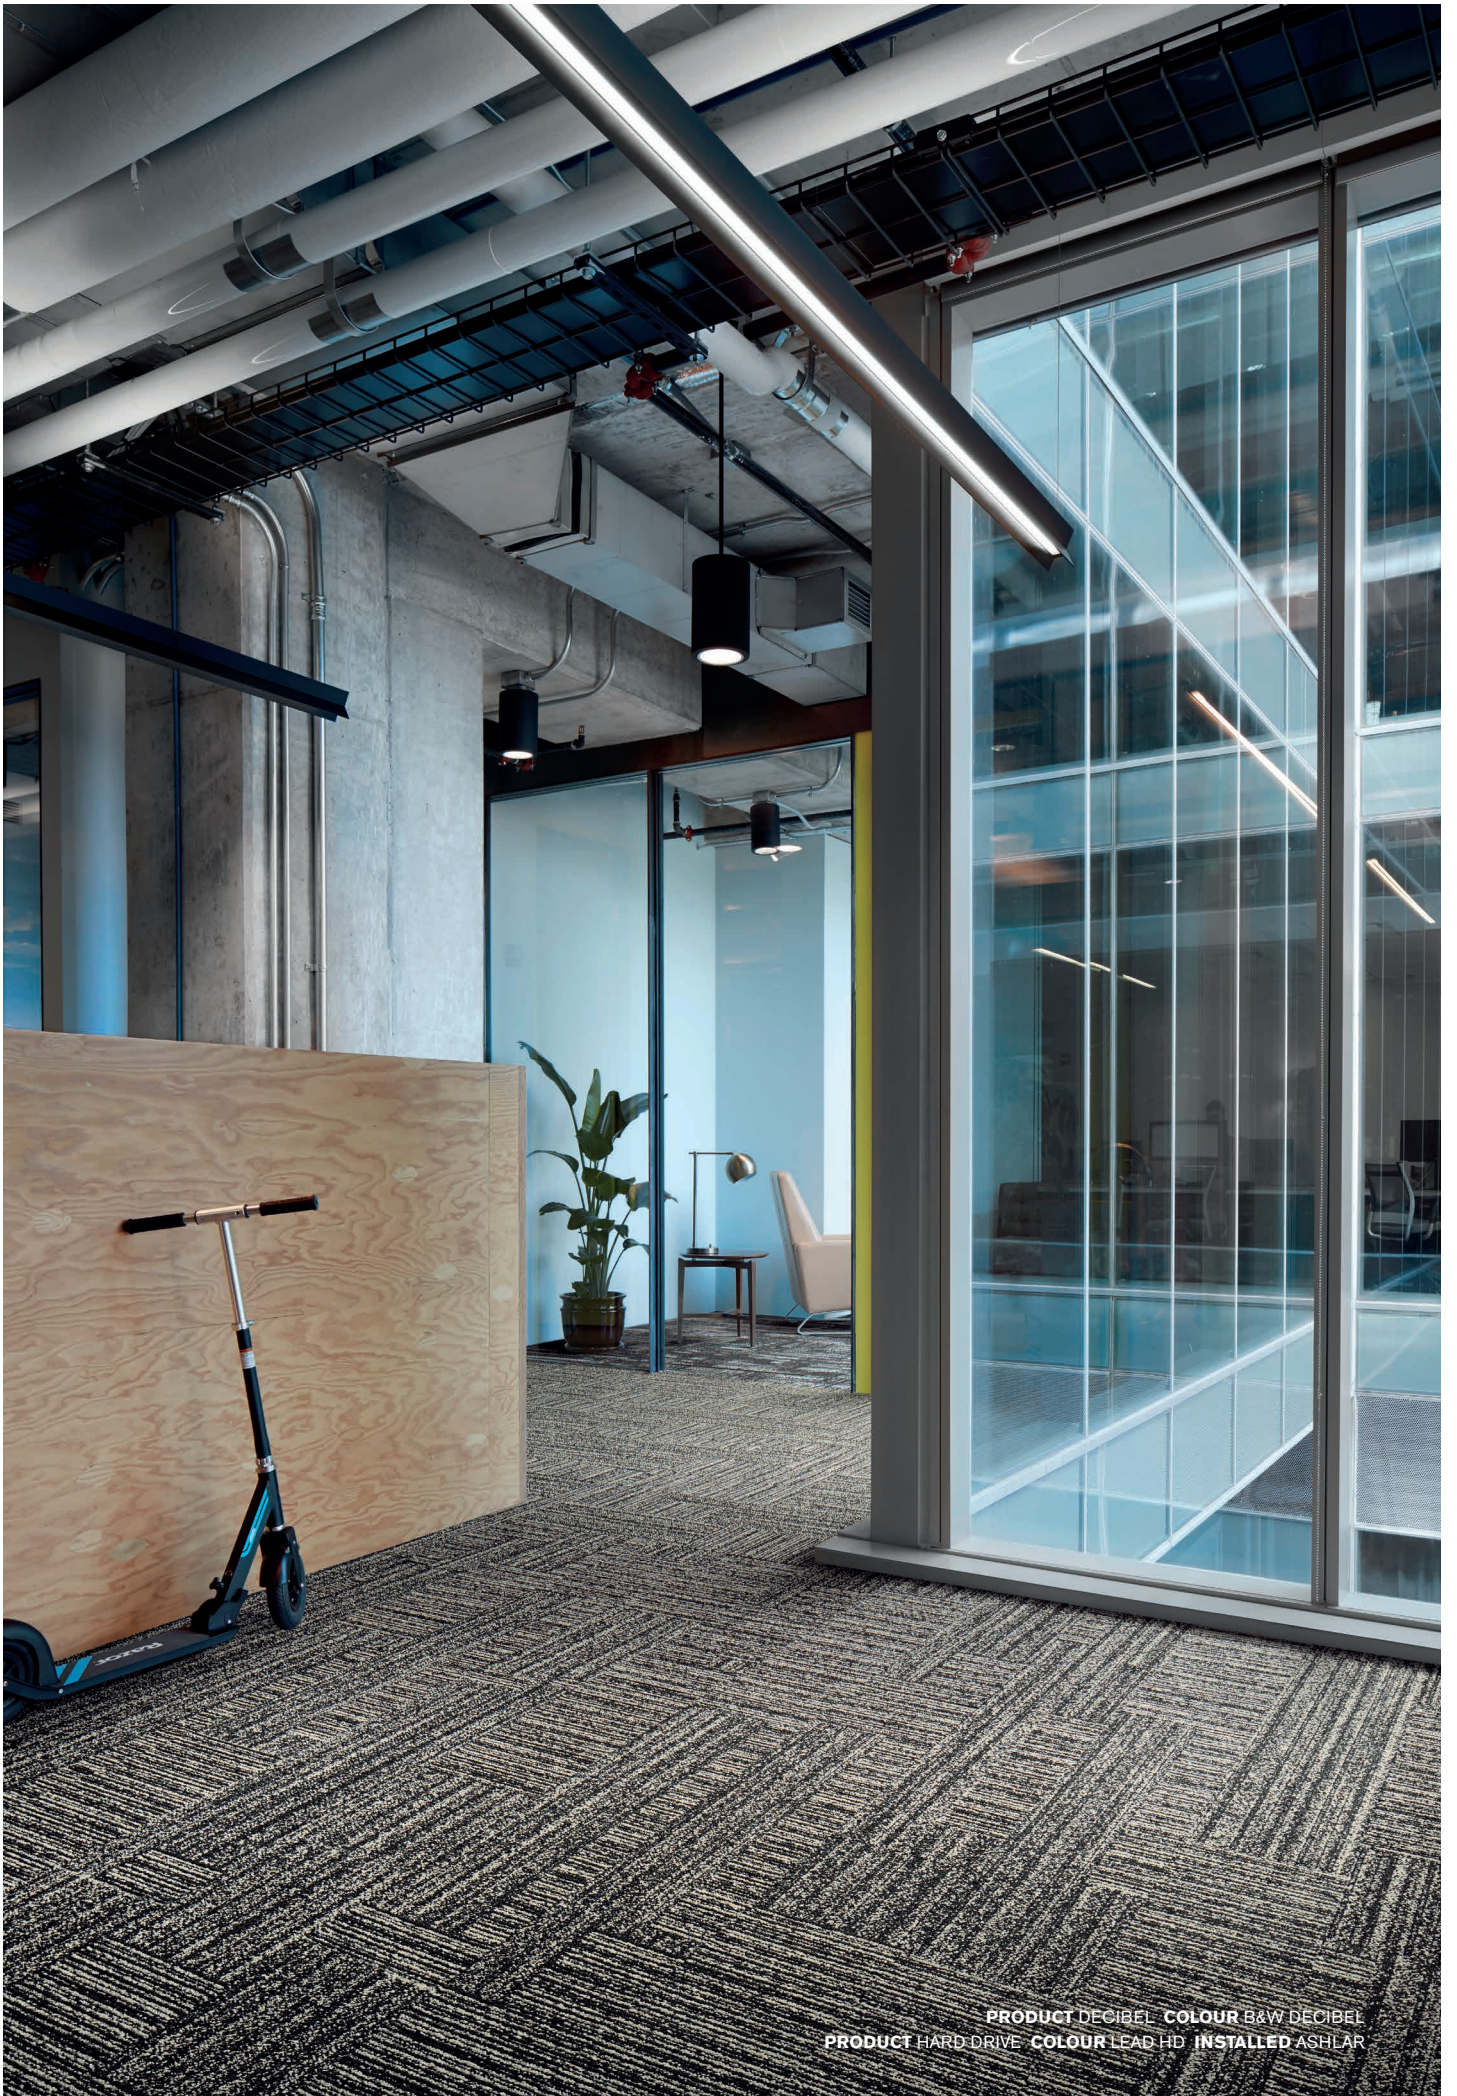

Black & White

08

+Positive spaces

**Better products.
Happier people.
Healthier planet.**

PRODUCT DARNING COLOUR B&W DARNING
PRODUCT STITCHERY COLOUR BLACK STITCHERY INSTALLED DESIGN BY TILE

10

12

PRODUCT STITCH COUNT COLOUR BLACK COUNT PRODUCT DARNING COLOUR B&W DARNING
PRODUCT OVEREDGE COLOUR B&W OVEREDGE INSTALLED DESIGN BY TILE