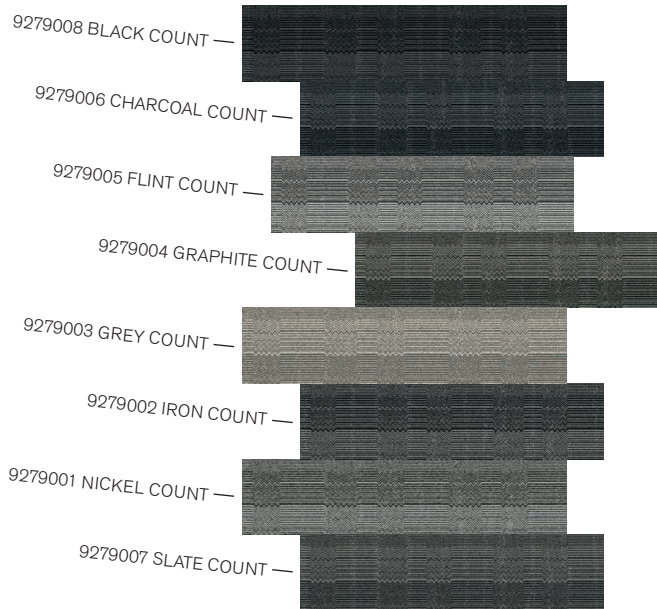

9277001 STEEL HD —

Plain Stitch/Stitchery/Stitch Count

4

32

+Positive spaces

**Better products.
Happier people.
Healthier planet.**

PRODUCT STITCHERY COLOUR NICKEL STITCHERY
PRODUCT STITCH COUNT COLOUR SLATE COUNT INSTALLED ASHLAR

PRODUCT STITCH COUNT COLOURS GRAPHITE COUNT, GREY COUNT INSTALLED ASHLAR

36

CARPET PRODUCT PLAIN STITCH **COLOUR** NICKEL PLAIN
CARPET PRODUCT STITCHERY **COLOUR** GREY STITCHERY **INSTALLED** HERRINGBONE
LVT PRODUCT DRAWN LINES **COLOUR** TOPAZ **INSTALLED** ASHLAR

A00903 BRONZE —

A00902 TOPAZ —

A00910 OPAL —

A00905 AMBER —

A00906 AQUAMARINE —

A00904 SMOKEY QUARTZ —

A00911 AMETHYST —

PRODUCT DRAWN LINES COLOUR A00907 ONYX INSTALLED ASHLAR
PRODUCT VISUAL CODE | HARD DRIVE™ COLOUR 9277003 LEAD HD INSTALLED ASHLAR

PRODUCT DRAWN LINES COLOUR A00908 SILVER INSTALLED ASHLAR
PRODUCT VISUAL CODE - STITCH COUNT COLOUR 9279006 CHARCOAL COUNT
INSTALLED ASHLAR

Europe, Middle East & Africa

AE	+971 (0)4 8189077
AT	+43 1 8102839
BA	+387 33 522 534
BE	+32 2 475 27 27
BG	+359 2 808 303
BY	+375 17 226 75 14
CH	+41 44 913 68 00
CZ	+42 0 233 087 111
DE	+49 2151 3718 0
DK	+45 33 79 70 55
ES	+34 932 418 750
EG	+(202) 3760 7818
FR	+33 1 58 10 20 20
GR	+30 211 2120820
HR	+385 14 62 30 63
HU	+36 1 349 6545
IE	+353 1 679 8466
IL	+972 546602102
IT	+39 02 890 93678
KZ	+7 495 234 57 27
NL	+31 33 277 5555
ME	+381 11 414 92 00
MK	+389 2 323 01 89
NO	+47 23 12 01 70
PL	+48 500 151 101
PT	+351 217 122 740
RO	+40 21 317 12 40/42/43/44
RS	+381 11 414 92 00
RU	+7 495 234 57 27
SA	+966 500615423
SE	08-241 230
SK	+421 911 104 073
SI	+386 1 520 0500 +386 8 20 54 007
TR	+90 212 365 5506
UA	+38(044)238 27 67
UK	+44 (0)1274 698503
ZA	+27 11 6083324