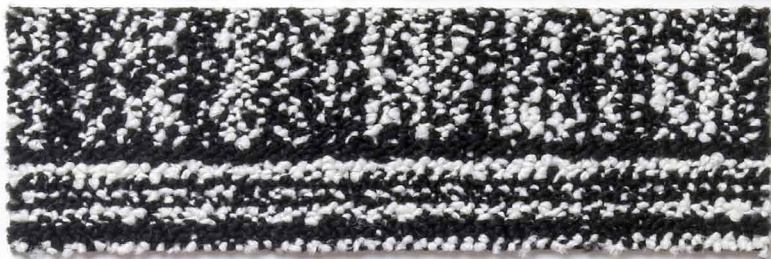

9277001 STEEL HD —

Plain Stitch/Stitchery/Stitch Count

4

32

+Positive spaces

**Better products.
Happier people.
Healthier planet.**

PRODUCT STITCHERY COLOUR NICKEL STITCHERY
PRODUCT STITCH COUNT COLOUR SLATE COUNT INSTALLED ASHLAR

PRODUCT STITCH COUNT COLOURS GRAPHITE COUNT, GREY COUNT INSTALLED ASHLAR

36

CARPET PRODUCT PLAIN STITCH **COLOUR** NICKEL PLAIN
CARPET PRODUCT STITCHERY **COLOUR** GREY STITCHERY **INSTALLED** HERRINGBONE
LVT PRODUCT DRAWN LINES **COLOUR** TOPAZ **INSTALLED** ASHLAR

Drawn Lines | LVT

+Positive spaces

**Better products.
Happier people.
Healthier planet.**

PRODUCT DRAWN LINES **COLOURS** AQUAMARINE, ONYX **INSTALLED** ASHLAR

44

A00909 DIAMOND —

A00907 ONYX —

A00908 SILVER —

A00903 BRONZE —

A00902 TOPAZ —

A00910 OPAL —

A00905 AMBER —

A00906 AQUAMARINE —

A00904 SMOKEY QUARTZ —

A00911 AMETHYST —

PRODUCT DRAWN LINES COLOUR A00907 ONYX INSTALLED ASHLAR
PRODUCT VISUAL CODE | HARD DRIVE™ COLOUR 9277003 LEAD HD INSTALLED ASHLAR