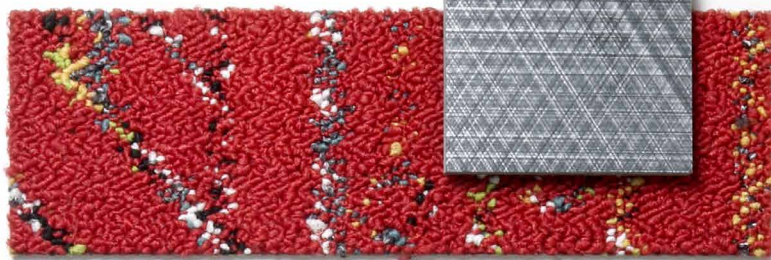

9277001 STEEL HD —

Plain Stitch/Stitchery/Stitch Count

4

32

+Positive spaces

**Better products.
Happier people.
Healthier planet.**

PRODUCT STITCHERY COLOUR NICKEL STITCHERY
PRODUCT STITCH COUNT COLOUR SLATE COUNT INSTALLED ASHLAR

PRODUCT STITCH COUNT COLOURS GRAPHITE COUNT, GREY COUNT INSTALLED ASHLAR

36

CARPET PRODUCT PLAIN STITCH **COLOUR** NICKEL PLAIN
CARPET PRODUCT STITCHERY **COLOUR** GREY STITCHERY **INSTALLED** HERRINGBONE
LVT PRODUCT DRAWN LINES **COLOUR** TOPAZ **INSTALLED** ASHLAR