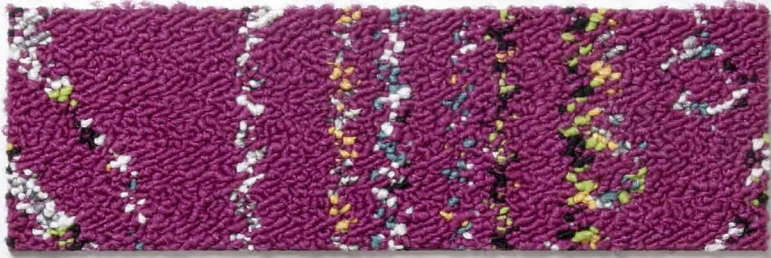

9277001 STEEL HD —

Plain Stitch/Stitchery/Stitch Count

4

32

+Positive spaces

**Better products.
Happier people.
Healthier planet.**

PRODUCT STITCHERY COLOUR NICKEL STITCHERY
PRODUCT STITCH COUNT COLOUR SLATE COUNT INSTALLED ASHLAR

PRODUCT STITCH COUNT COLOURS GRAPHITE COUNT, GREY COUNT INSTALLED ASHLAR

36

CARPET PRODUCT PLAIN STITCH **COLOUR** NICKEL PLAIN
CARPET PRODUCT STITCHERY **COLOUR** GREY STITCHERY **INSTALLED** HERRINGBONE
LVT PRODUCT DRAWN LINES **COLOUR** TOPAZ **INSTALLED** ASHLAR

Drawn Lines | LVT

+Positive spaces

**Better products.
Happier people.
Healthier planet.**

PRODUCT DRAWN LINES **COLOURS** AQUAMARINE, ONYX **INSTALLED** ASHLAR

44

A00909 DIAMOND —

A00907 ONYX —

A00908 SILVER —