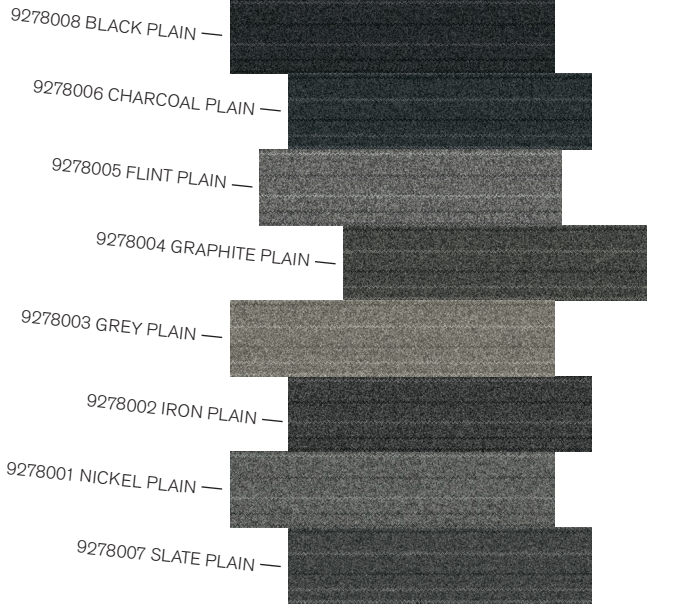

9277001 STEEL HD —

Plain Stitch/Stitchery/Stitch Count

4

32

+Positive spaces

**Better products.
Happier people.
Healthier planet.**

PRODUCT STITCHERY COLOUR NICKEL STITCHERY
PRODUCT STITCH COUNT COLOUR SLATE COUNT INSTALLED ASHLAR

PRODUCT STITCH COUNT COLOURS GRAPHITE COUNT, GREY COUNT INSTALLED ASHLAR

36

CARPET PRODUCT PLAIN STITCH **COLOUR** NICKEL PLAIN
CARPET PRODUCT STITCHERY **COLOUR** GREY STITCHERY **INSTALLED** HERRINGBONE
LVT PRODUCT DRAWN LINES **COLOUR** TOPAZ **INSTALLED** ASHLAR

A00903 BRONZE —

A00902 TOPAZ —

A00910 OPAL —

A00905 AMBER —

A00906 AQUAMARINE —

A00904 SMOKEY QUARTZ —

A00911 AMETHYST —

PRODUCT DRAWN LINES COLOUR A00907 ONYX INSTALLED ASHLAR
PRODUCT VISUAL CODE | HARD DRIVE™ COLOUR 9277003 LEAD HD INSTALLED ASHLAR

PRODUCT DRAWN LINES COLOUR A00908 SILVER INSTALLED ASHLAR
PRODUCT VISUAL CODE - STITCH COUNT COLOUR 9279006 CHARCOAL COUNT
INSTALLED ASHLAR

Europe, Middle East & Africa

AE	+971 (0)4 8189077
AT	+43 1 8102839
BA	+387 33 522 534
BE	+32 2 475 27 27
BG	+359 2 808 303
BY	+375 17 226 75 14
CH	+41 44 913 68 00
CZ	+42 0 233 087 111
DE	+49 2151 3718 0
DK	+45 33 79 70 55
ES	+34 932 418 750
EG	+(202) 3760 7818
FR	+33 1 58 10 20 20
GR	+30 211 2120820
HR	+385 14 62 30 63
HU	+36 1 349 6545
IE	+353 1 679 8466
IL	+972 546602102
IT	+39 02 890 93678
KZ	+7 495 234 57 27
NL	+31 33 277 5555
ME	+381 11 414 92 00
MK	+389 2 323 01 89
NO	+47 23 12 01 70
PL	+48 500 151 101
PT	+351 217 122 740
RO	+40 21 317 12 40/42/43/44
RS	+381 11 414 92 00
RU	+7 495 234 57 27
SA	+966 500615423
SE	08-241 230
SK	+421 911 104 073
SI	+386 1 520 0500 +386 8 20 54 007
TR	+90 212 365 5506
UA	+38(044)238 27 67
UK	+44 (0)1274 698503
ZA	+27 11 6083324